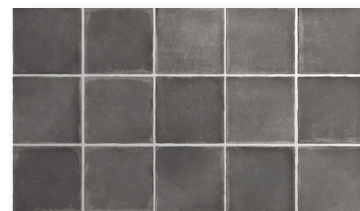

### SIZES

2.5"x10"

4"x4"

1"x8" Jolly

Wayne Tile  
Company

*Sky* | 2.5"x10"

### COLORS

*Concrete*

*Dark*

*Glacier*

*Ice*

*Khaki*

*Sky*